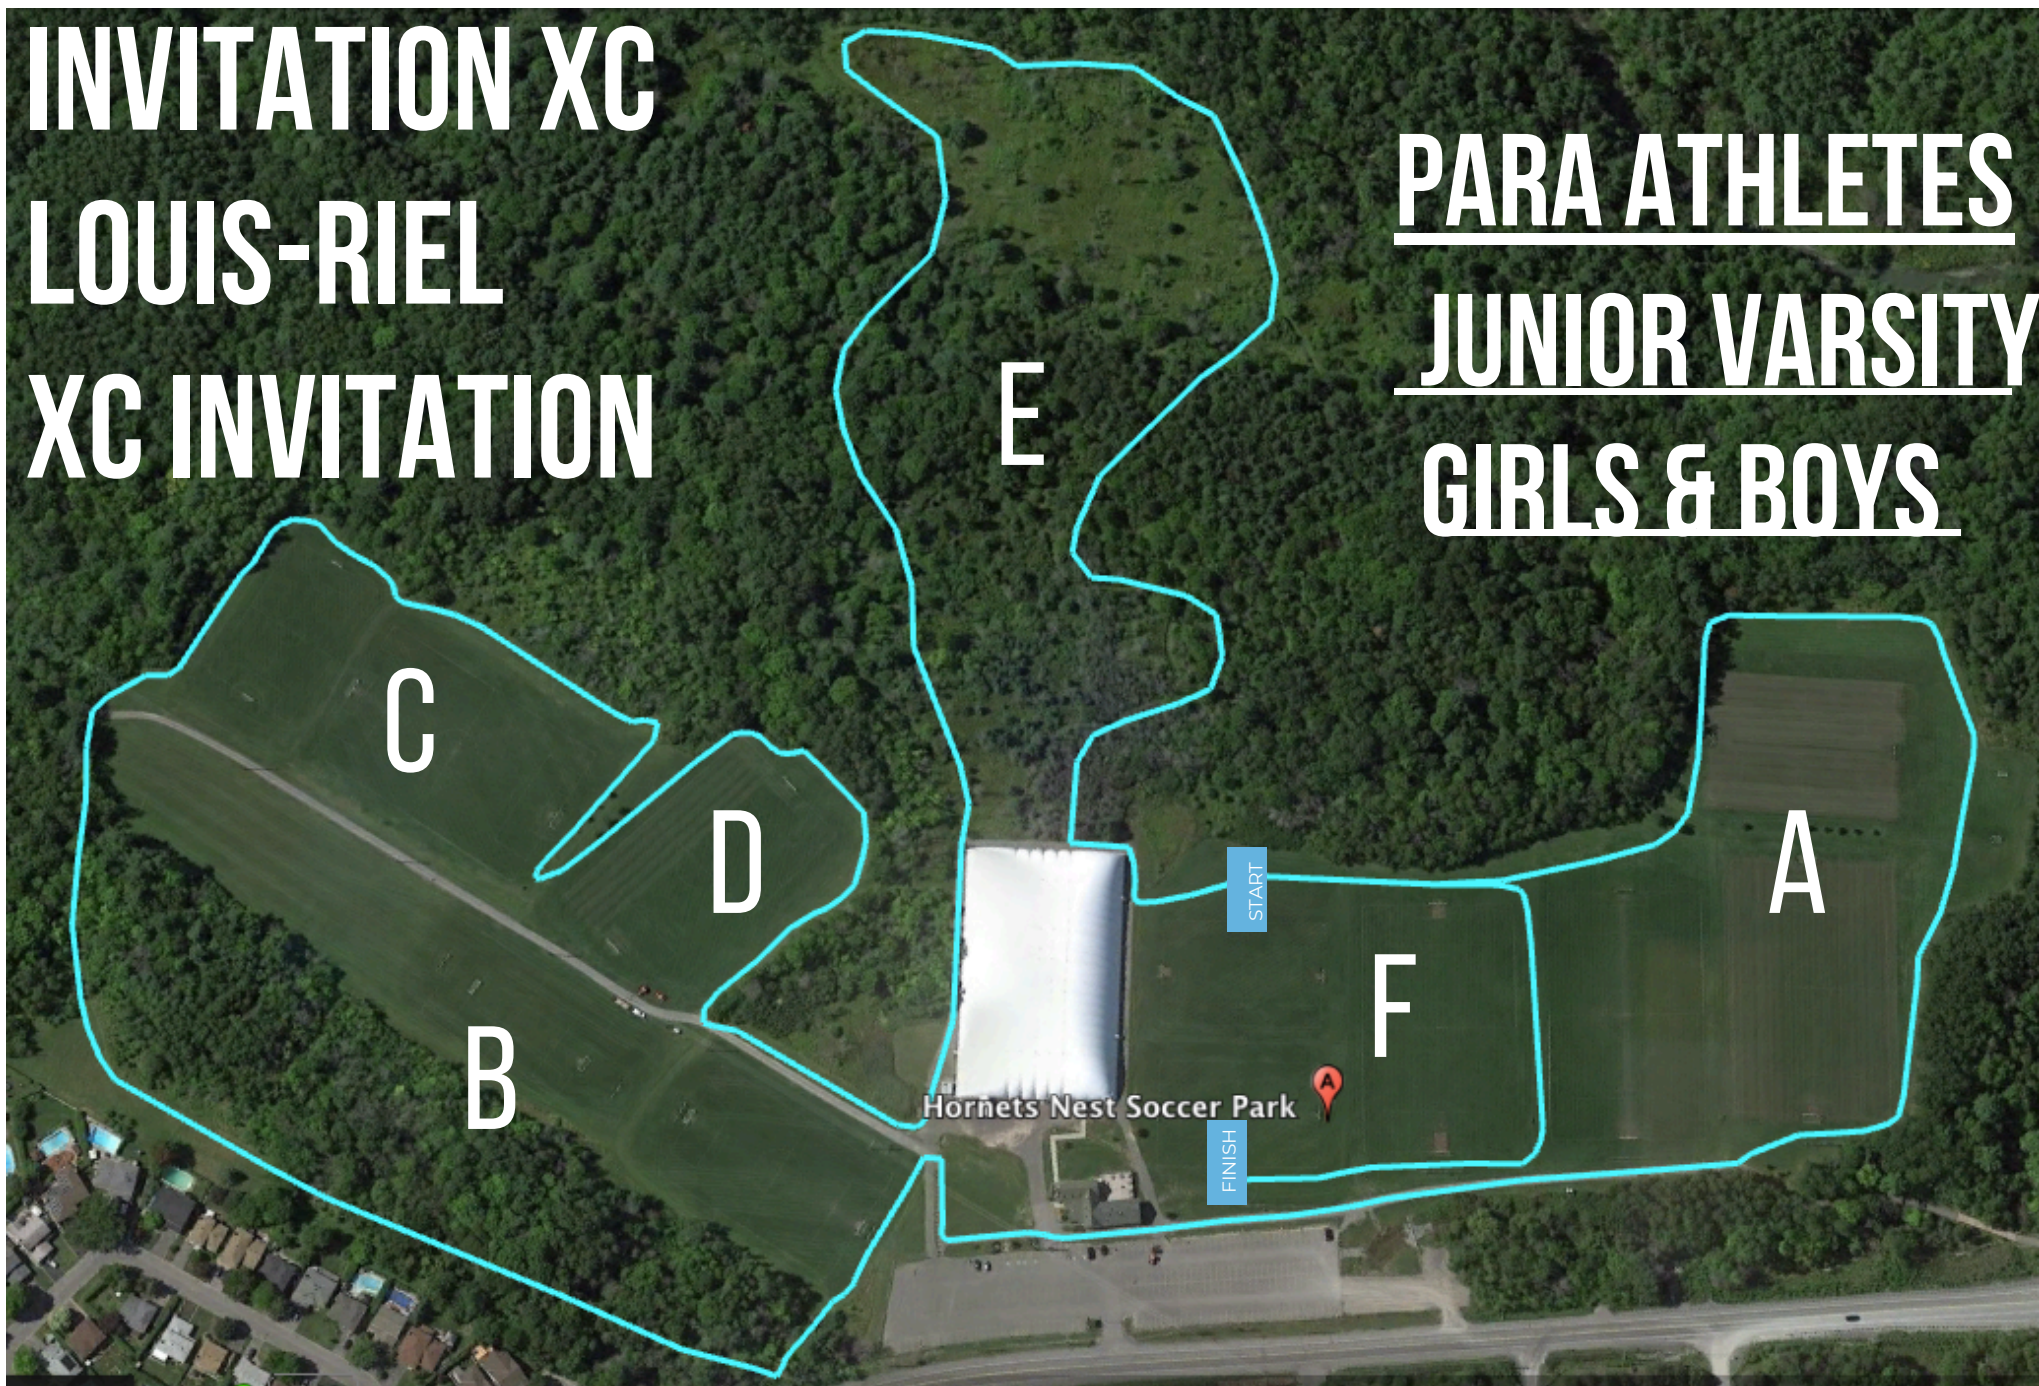

INVITATION XC LOUIS-RIEL XC INVITATION

COURSE : START - A - B - C - D - F - FINISH

TOTAL DISTANCE: 2970M

INVITATION XC LOUIS-RIEL XC INVITATION

PARA ATHLETES
JUNIOR VARSITY
GIRLS & BOYS

COURSE : START - A - B - C - D - E - F - FINISH

TOTAL DISTANCE: 3920M

INVITATION XC LOUIS-RIEL XC INVITATION

COURSE : START - A - G - B - C - D - E - F - FINISH

TOTAL DISTANCE: 5965M