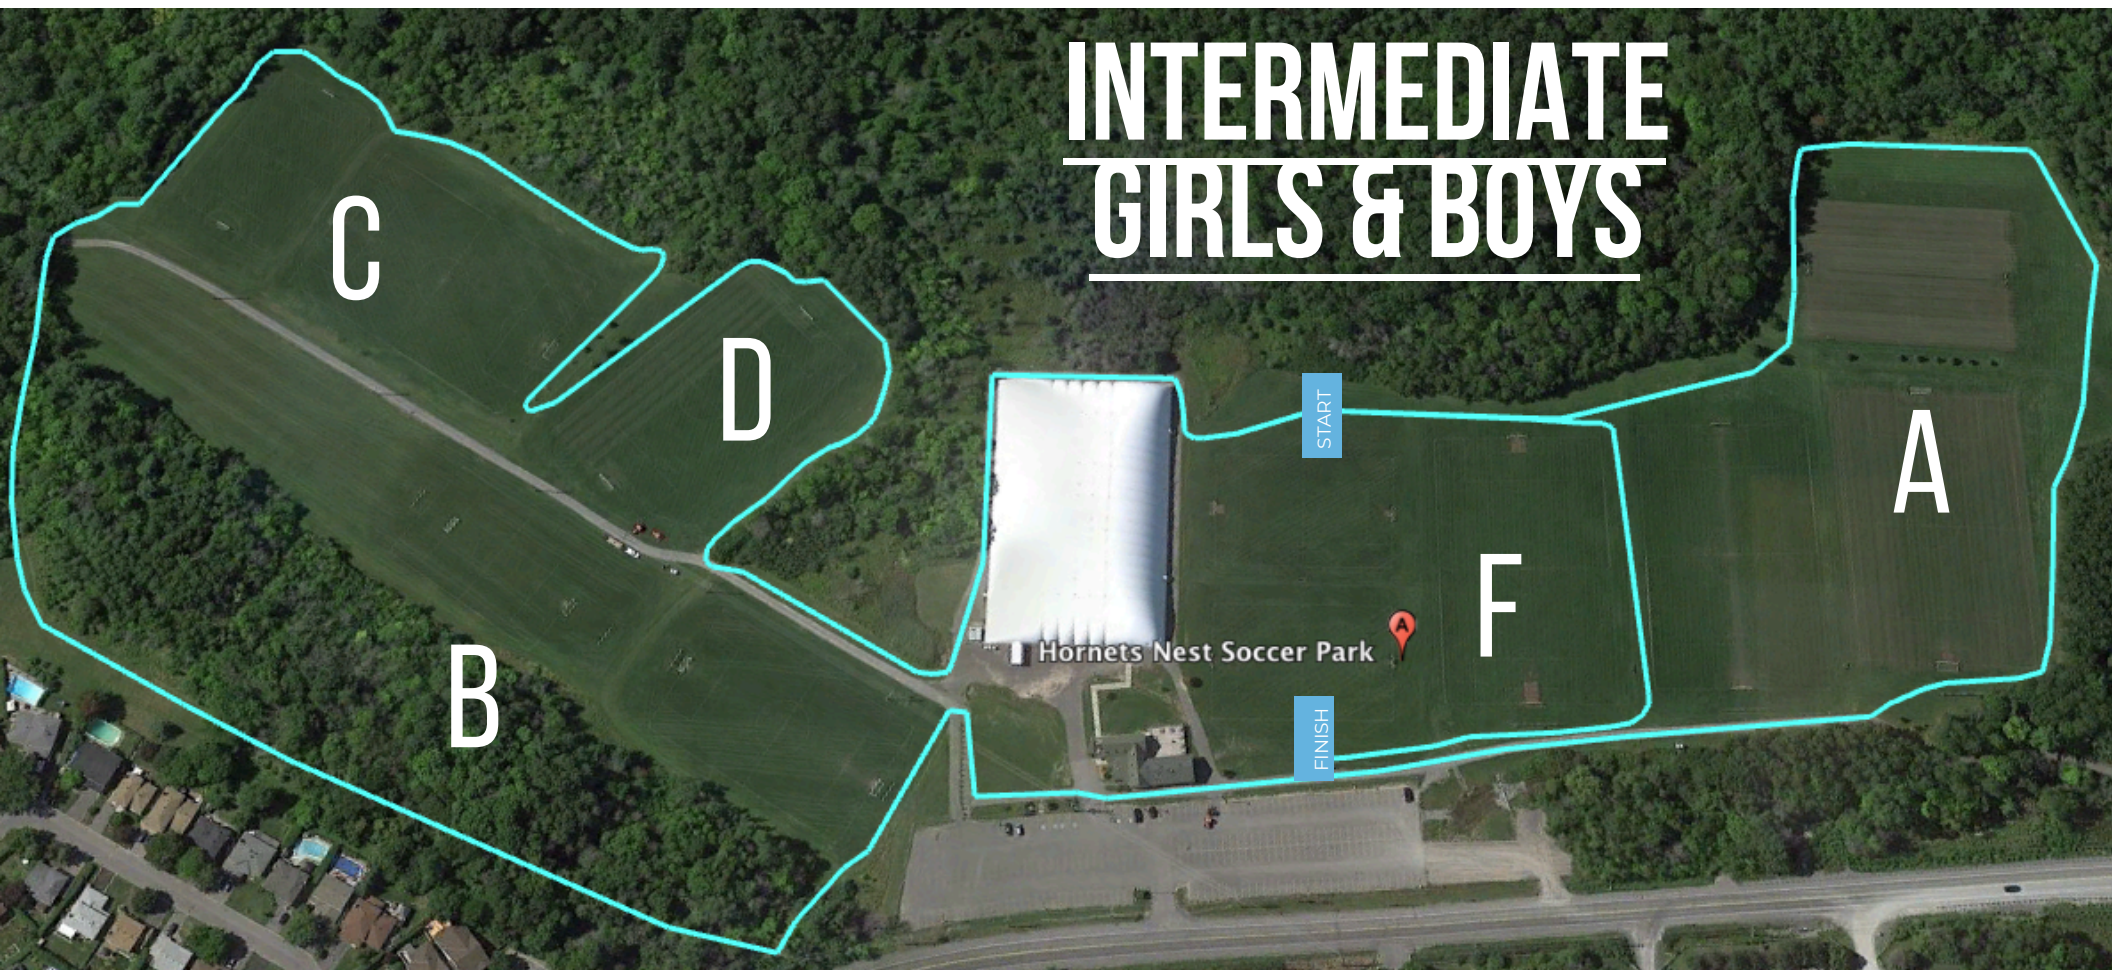

INVITATION XC LOUIS-RIEL XC INVITATION

COURSE : START - A - B - C - D - F - FINISH

TOTAL DISTANCE: 2970M

INVITATION XC LOUIS-RIEL XC INVITATION

PARA ATHLETES
JUNIOR VARSITY
GIRLS & BOYS

COURSE : START - A - B - C - D - E - F - FINISH

TOTAL DISTANCE: 3920M

INVITATION XC LOUIS-RIEL XC INVITATION

COURSE : START - A - G - B - C - D - E - F - FINISH

TOTAL DISTANCE: 5965M