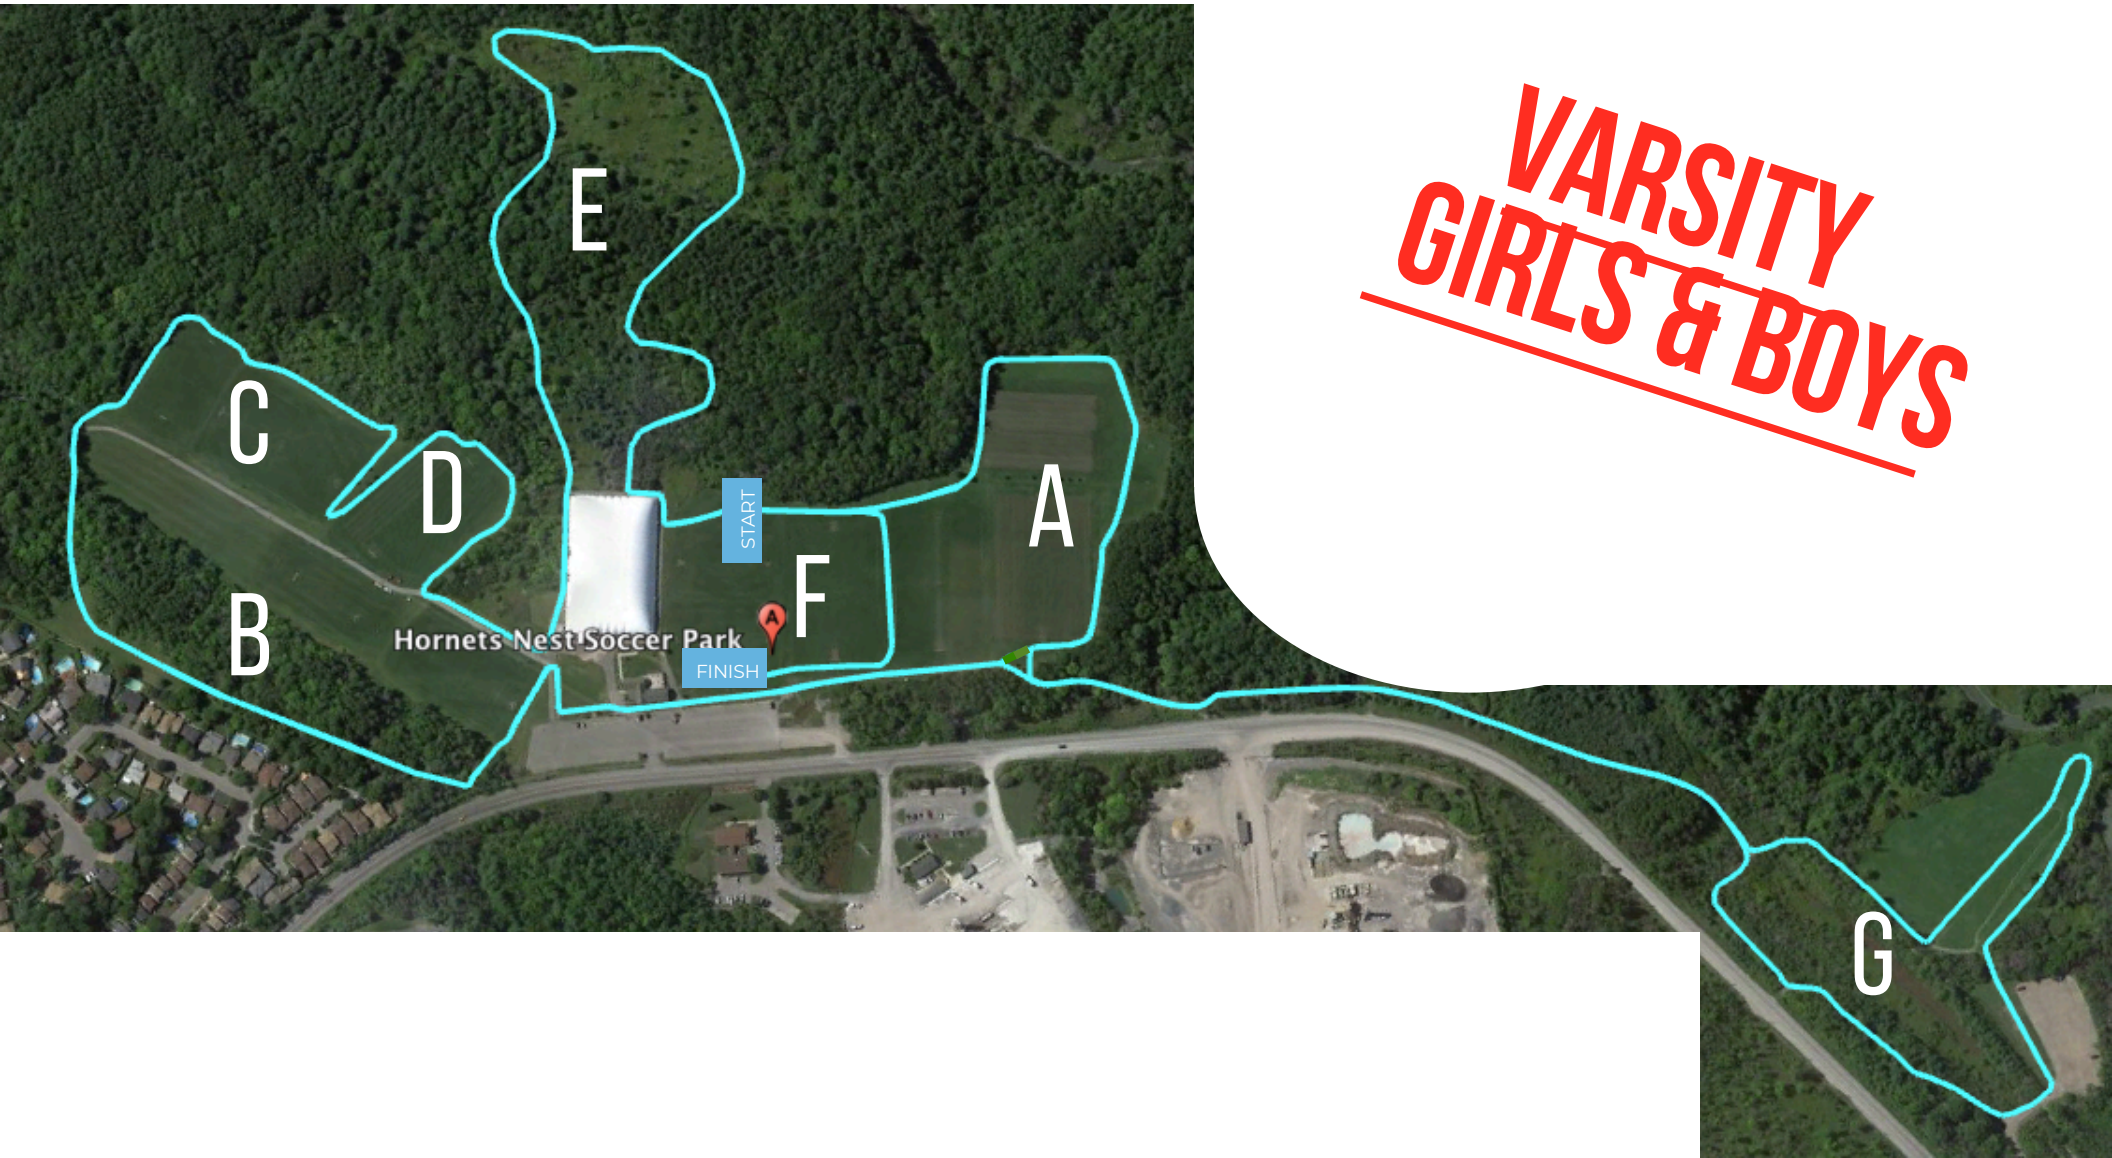

INVITATION XC LOUIS-RIEL XC INVITATION

COURSE : START - A - B - C - D - F - FINISH

TOTAL DISTANCE: 2970M

INVITATION XC LOUIS-RIEL XC INVITATION

PARA ATHLETES
JUNIOR VARSITY
GIRLS & BOYS

COURSE : START - A - B - C - D - E - F - FINISH

TOTAL DISTANCE: 3920M

INVITATION XC LOUIS-RIEL XC INVITATION

COURSE : START - A - G - B - C - D - E - F - FINISH

TOTAL DISTANCE: 5965M